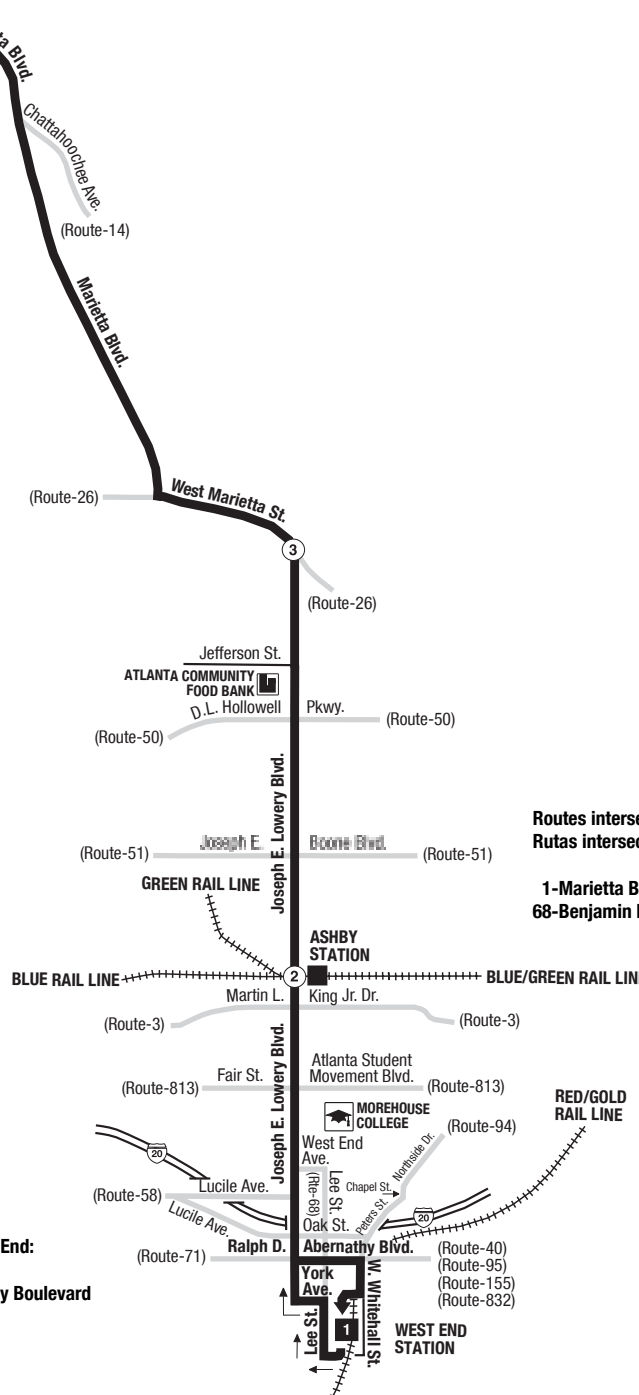

Routes intersecting at Marietta Boulevard:
Rutas intersectando en Marietta Boulevard:

- 1-Marietta Boulevard/Joseph E. Lowery Boulevard
- 14-14th Street/Blandtown
- 37-Defoors Ferry Road
- 60-Hightower Road

NORTH
NORTE

— INTERSECTING ROUTES
Rutas Intersectando

Routes intersecting at Ashby Station:
Rutas intersectando en la Estación Ashby:

- 1-Marietta Boulevard/Joseph E. Lowery Boulevard
- 68-Benjamin E. Mays Drive

Routes intersecting at West End Station:
Rutas intersectando en la Estación West End:

- 1-Marietta Boulevard/Joseph E. Lowery Boulevard
- 40-Peachtree Street/Downtown
- 58-Hollywood Road/Lucile Avenue
- 68-Benjamin E. Mays Drive
- 71-Cascade Road
- 81-Venetian Hills/Delowe Drive
- 94-Northside Drive
- 95-Metropolitan Parkway
- 155-Pittsburgh
- 832-Grant Park