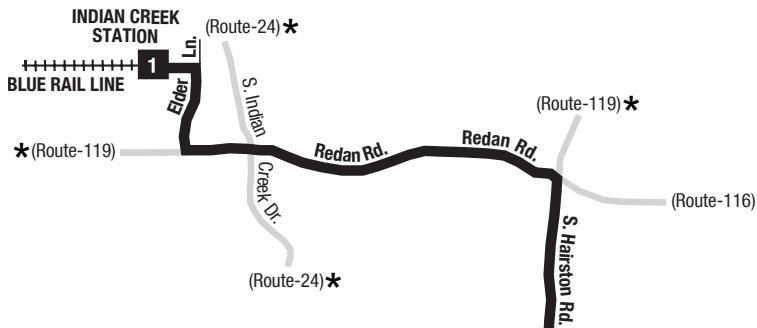

**Routes intersecting at Indian Creek Station:  
Rutas intersectando en la Estación Indian Creek:**

- 107-Glenwood**
- 111-Snapfinger Woods**
- 116-Redan Road**

- INTERSECTING ROUTES**  
Rutas Intersectando
- SELECT TRIPS**  
Seleccionar Viajes
- \* THIS ROUTE IS TEMPORARILY SUSPENDED DURING THE COVID-19 ESSENTIAL PLUS BUS SERVICE PLAN. Esta ruta está suspendida temporalmente durante el Plan de Servicios Esenciales Plus de COVID-19.**

**Routes intersecting at the Mall at Stonecrest:  
Rutas intersectando en el Mall at Stonecrest:**

- 86-Fairington Road**
- 111-Snapfinger Woods**
- 115-Covington Highway**
- 116-Redan Road**