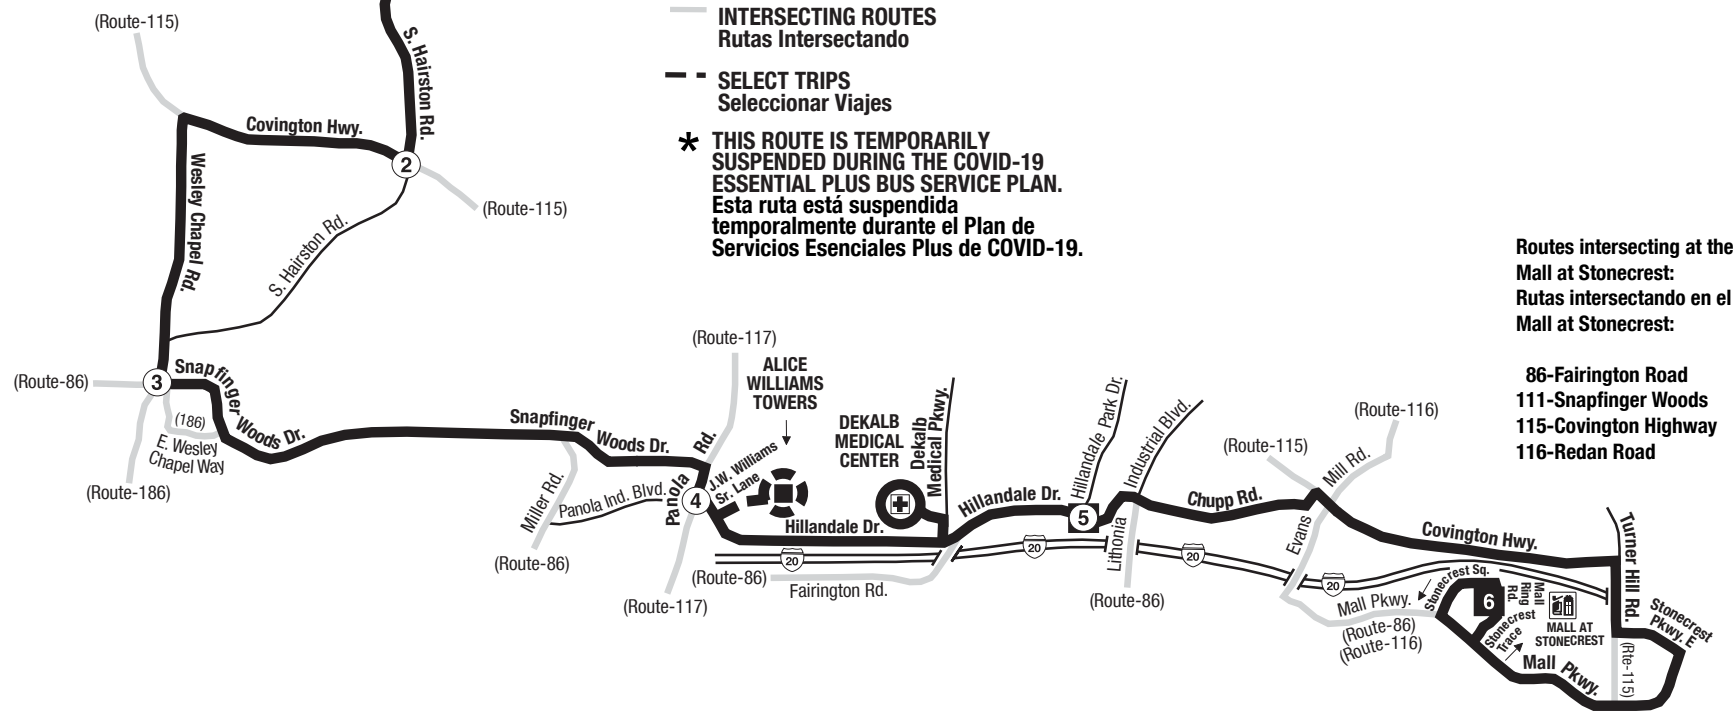

**Routes intersecting at Indian Creek Station:  
Rutas intersectando en la Estación Indian Creek:**

- 107-Glenwood**
- 111-Snapfinger Woods**
- 116-Redan Road**

- INTERSECTING ROUTES**  
Rutas Intersectando
- SELECT TRIPS**  
Seleccionar Viajes
- \* THIS ROUTE IS TEMPORARILY SUSPENDED DURING THE COVID-19 ESSENTIAL PLUS BUS SERVICE PLAN. Esta ruta está suspendida temporalmente durante el Plan de Servicios Esenciales Plus de COVID-19.**

**Routes intersecting at the Mall at Stonecrest:  
Rutas intersectando en el Mall at Stonecrest:**

- 86-Fairington Road**
- 111-Snapfinger Woods**
- 115-Covington Highway**
- 116-Redan Road**