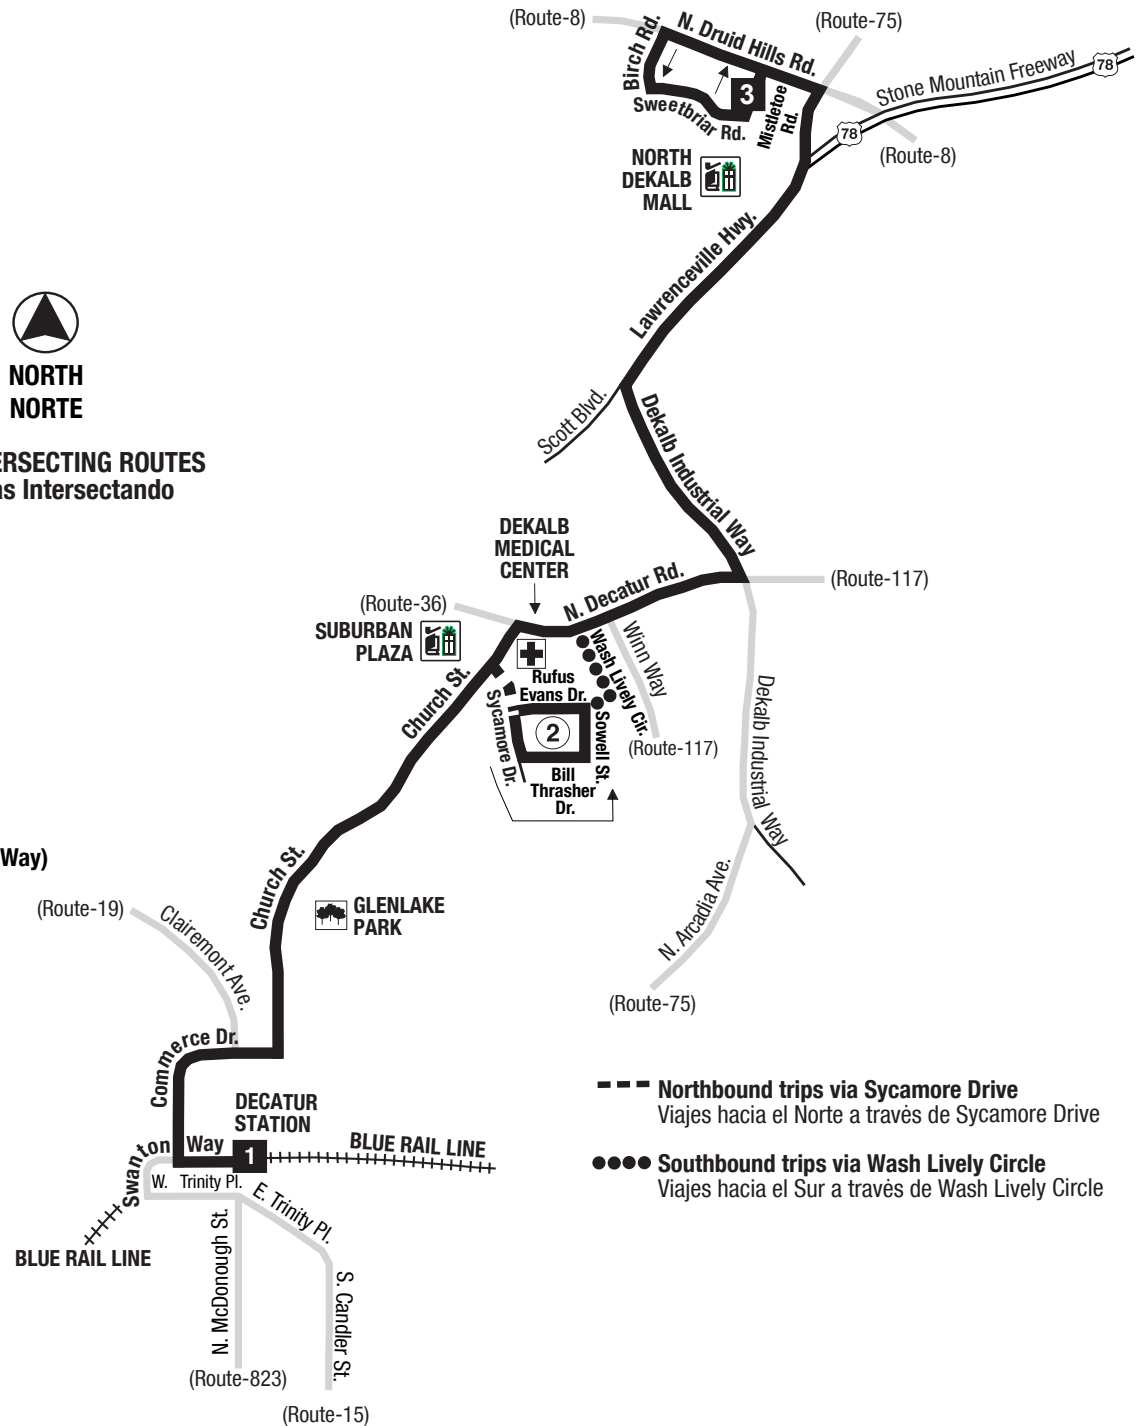

**NORTH**  
**NORTE**

— INTERSECTING ROUTES  
Rutas Intersectando

**Routes intersecting at Decatur Station:**  
**Rutas intersectando en la Estación Decatur:**

- 15-Candler Road
- 19-Clairmont Road/West Howard Avenue
- 36-North Decatur Road/Virginia Highland (Swanton Way)
- 123-Church Street/North Dekalb Mall
- 823-Belvedere

**PLEASE NOTE:**  
Route 36-North Decatur Road/Virginia Highland will board/alight at the designated bus area just outside the bus loop along Swanton Way.

- Northbound trips via Sycamore Drive  
Viajes hacia el Norte a través de Sycamore Drive
- Southbound trips via Wash Lively Circle  
Viajes hacia el Sur a través de Wash Lively Circle