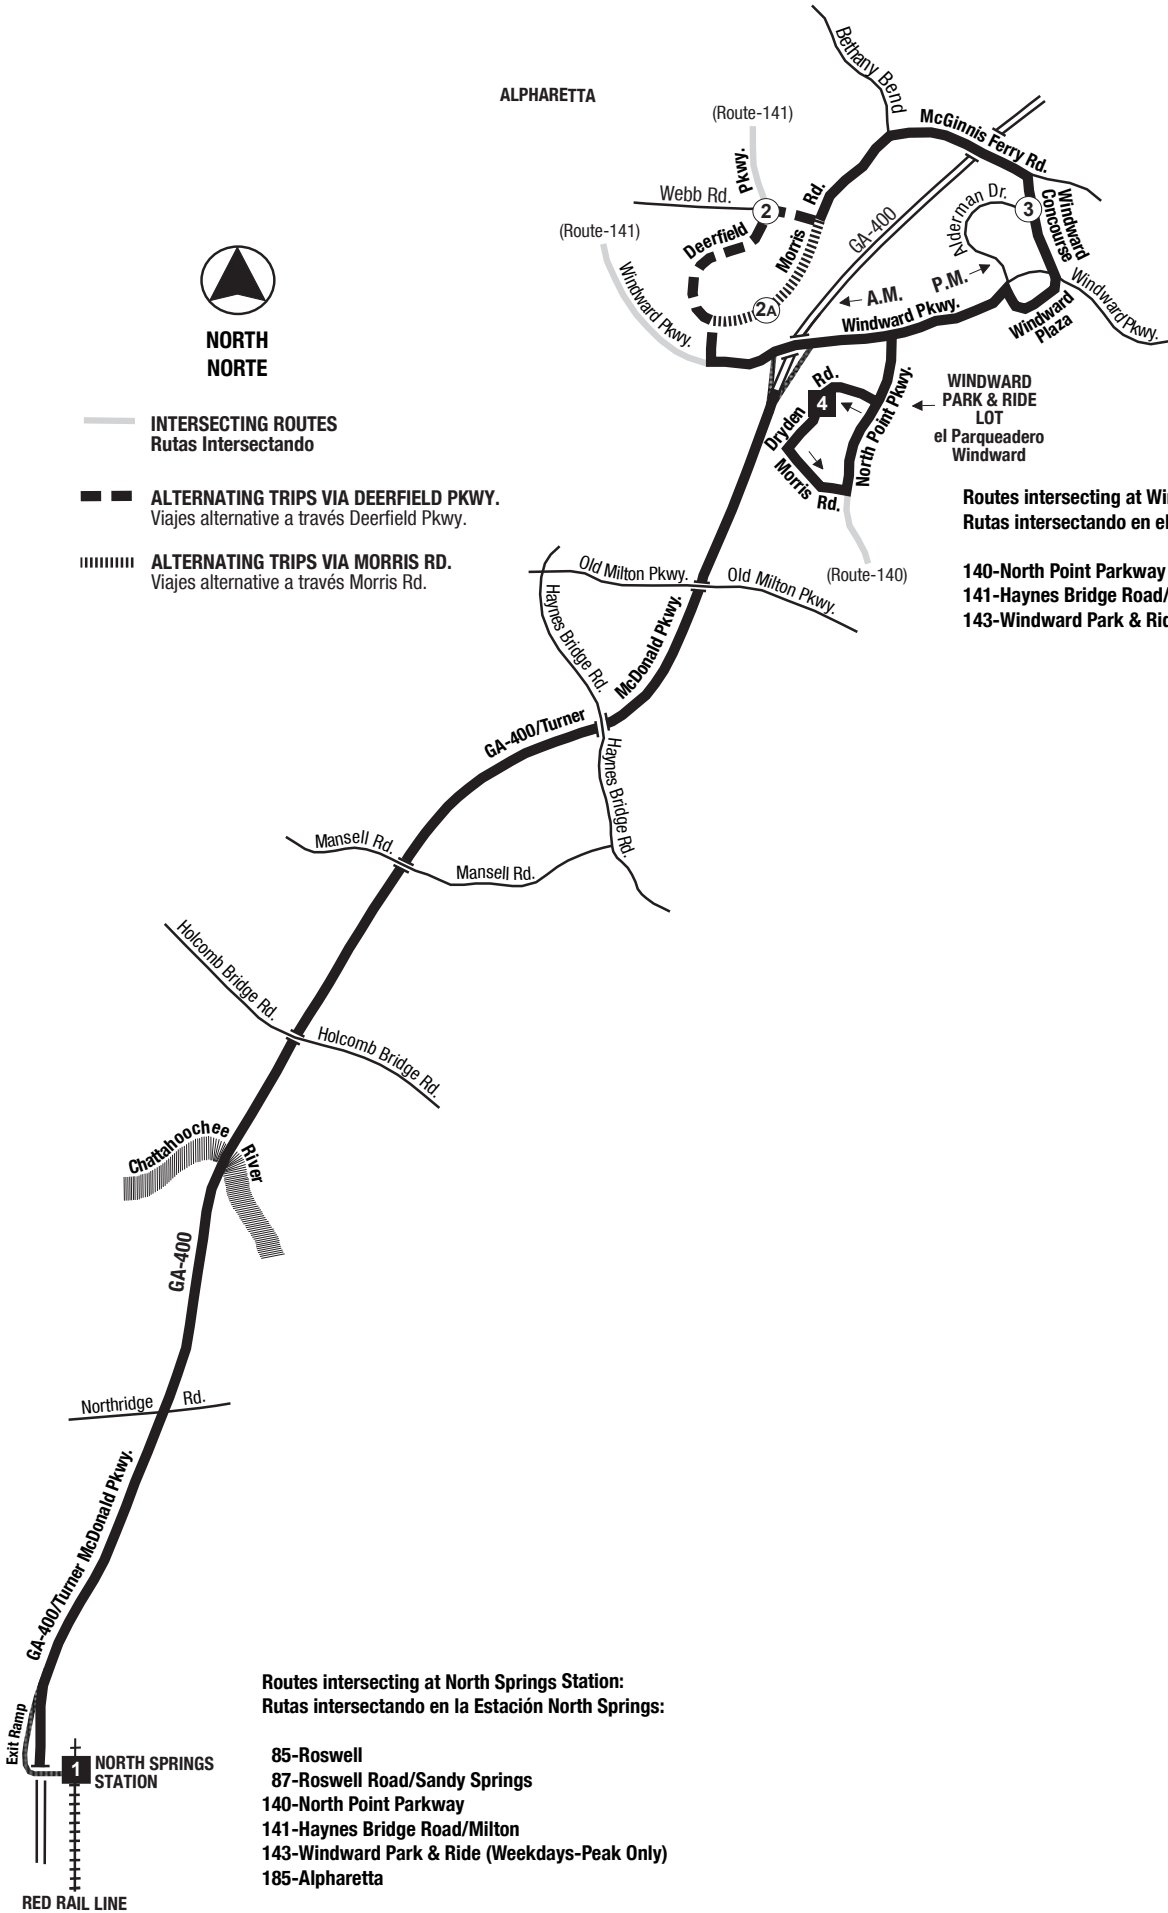

**NORTH**  
**NORTE**

— INTERSECTING ROUTES  
Rutas Intersectando

— ALTERNATING TRIPS VIA DEERFIELD PKWY.  
Viajes alternative a través Deerfield Pkwy.

||||| ALTERNATING TRIPS VIA MORRIS RD.  
Viajes alternative a través Morris Rd.

**Routes intersecting at Windward Park & Ride Lot:**  
**Rutas intersectando en el Parquadero Windward:**

- 140-North Point Parkway
- 141-Haynes Bridge Road/Milton
- 143-Windward Park & Ride (Weekdays-Peak Only)

**Routes intersecting at North Springs Station:**  
**Rutas intersectando en la Estación North Springs:**

- 85-Roswell
- 87-Roswell Road/Sandy Springs
- 140-North Point Parkway
- 141-Haynes Bridge Road/Milton
- 143-Windward Park & Ride (Weekdays-Peak Only)
- 185-Alpharetta

RED RAIL LINE