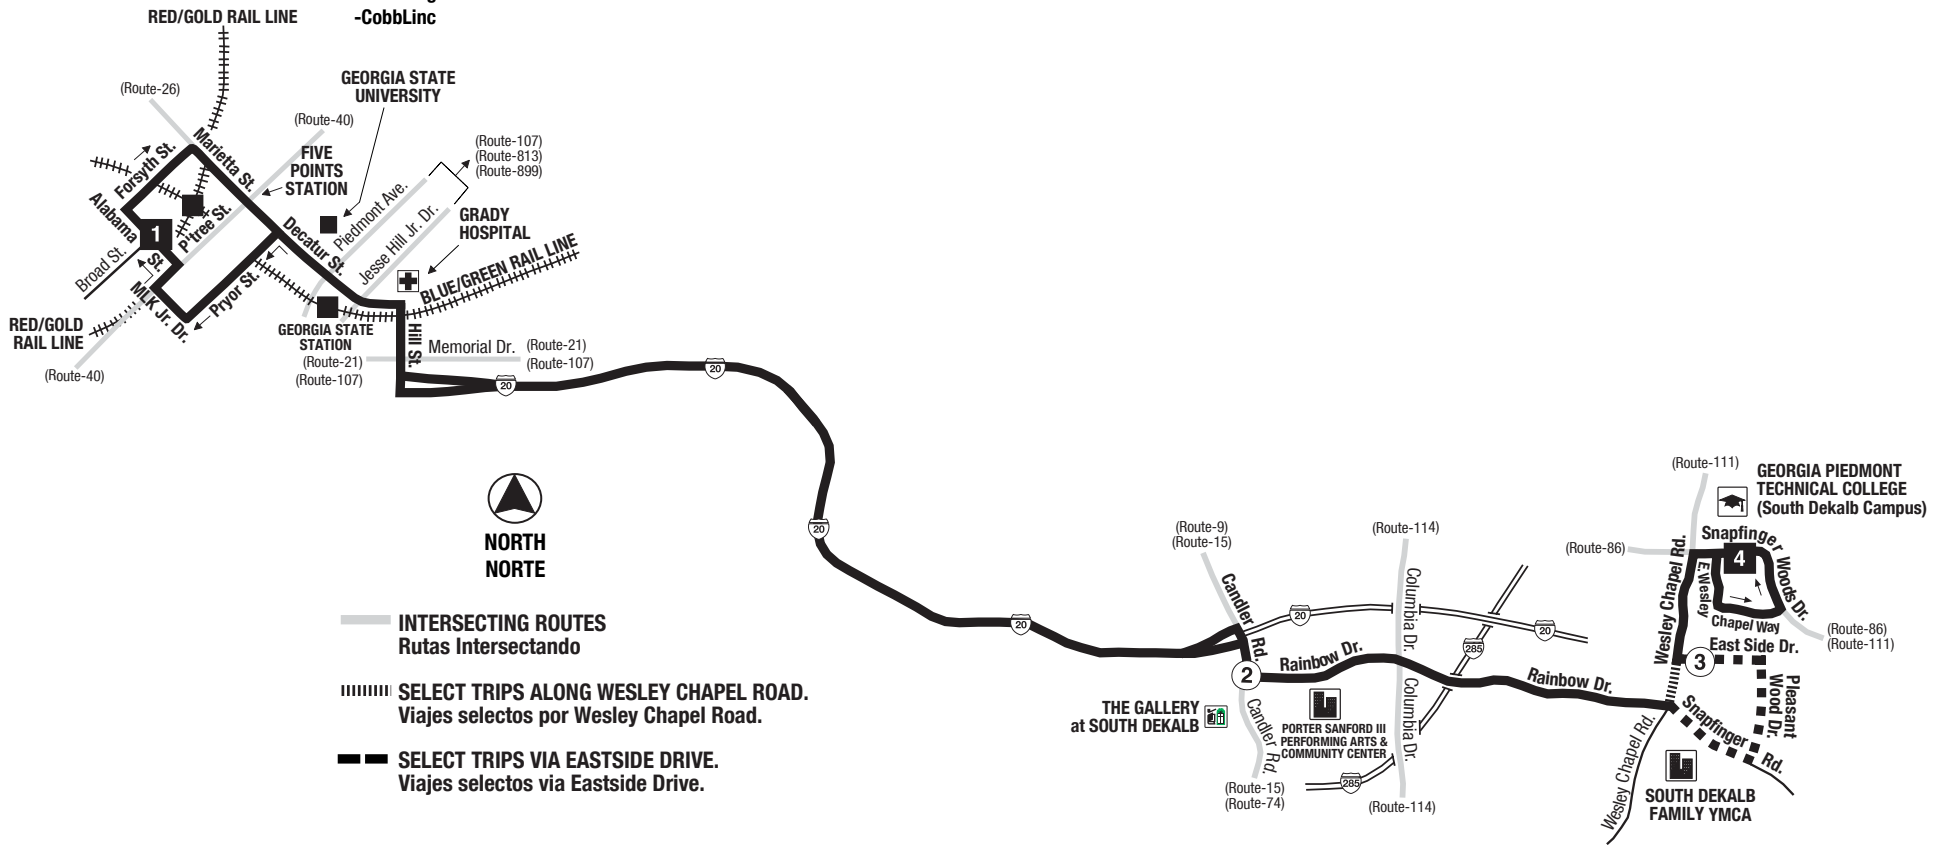

Routes intersecting at Five Points Station:
Rutas intersectando en la Estación Five Points:

- 3-Martin Luther King Jr. Drive/Auburn Avenue
- 21-Memorial Drive
- 26-Marietta Street/Perry Boulevard
- 40-Peachtree Street/Downtown
- 42-Pryor Road
- 49-McDonough Boulevard
- 55-Jonesboro Road
- 186-Rainbow Drive/South Dekalb
- 813-Atlanta University Center
- 816-North Highland Avenue
- CobbLinc

NORTH
NORTE

— INTERSECTING ROUTES
Rutas Intersectando

----- SELECT TRIPS ALONG WESLEY CHAPEL ROAD.
Viajes selectos por Wesley Chapel Road.

—— SELECT TRIPS VIA EASTSIDE DRIVE.
Viajes selectos via Eastside Drive.