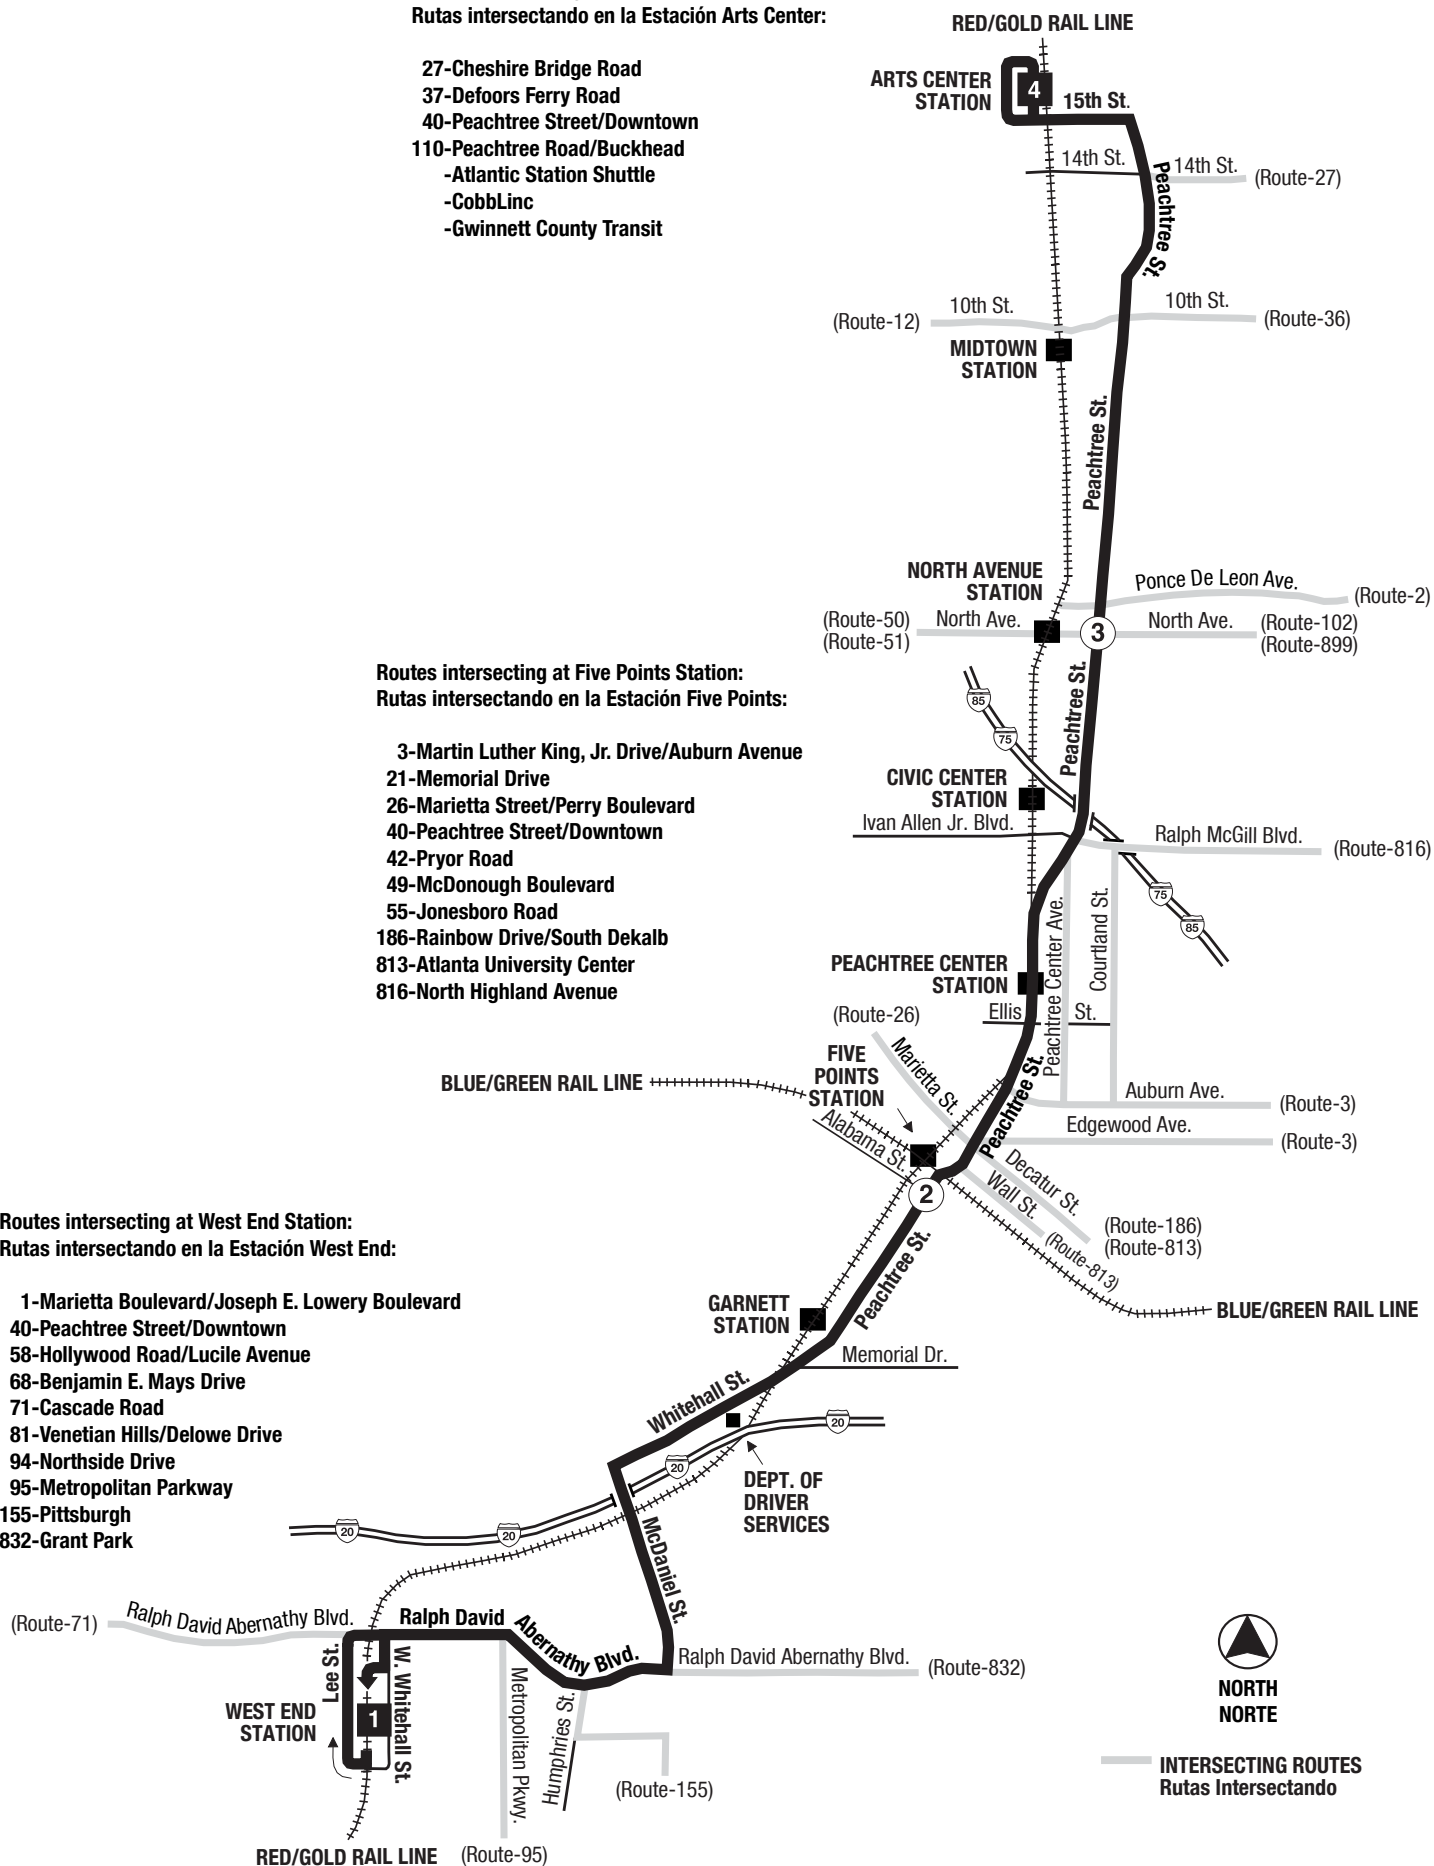

**Routes intersecting at Arts Center Station:
Rutas intersectando en la Estación Arts Center:**

- 27-Cheshire Bridge Road
- 37-Defoors Ferry Road
- 40-Peachtree Street/Downtown
- 110-Peachtree Road/Buckhead
- Atlantic Station Shuttle
- CobbLinc
- Gwinnett County Transit

**Routes intersecting at Five Points Station:
Rutas intersectando en la Estación Five Points:**

- 3-Martin Luther King, Jr. Drive/Auburn Avenue
- 21-Memorial Drive
- 26-Marietta Street/Perry Boulevard
- 40-Peachtree Street/Downtown
- 42-Pryor Road
- 49-McDonough Boulevard
- 55-Jonesboro Road
- 186-Rainbow Drive/South Dekalb
- 813-Atlanta University Center
- 816-North Highland Avenue

**Routes intersecting at West End Station:
Rutas intersectando en la Estación West End:**

- 1-Marietta Boulevard/Joseph E. Lowery Boulevard
- 40-Peachtree Street/Downtown
- 58-Hollywood Road/Lucile Avenue
- 68-Benjamin E. Mays Drive
- 71-Cascade Road
- 81-Venetian Hills/Delowe Drive
- 94-Northside Drive
- 95-Metropolitan Parkway
- 155-Pittsburgh
- 832-Grant Park

INTERSECTING ROUTES
Rutas Intersectando